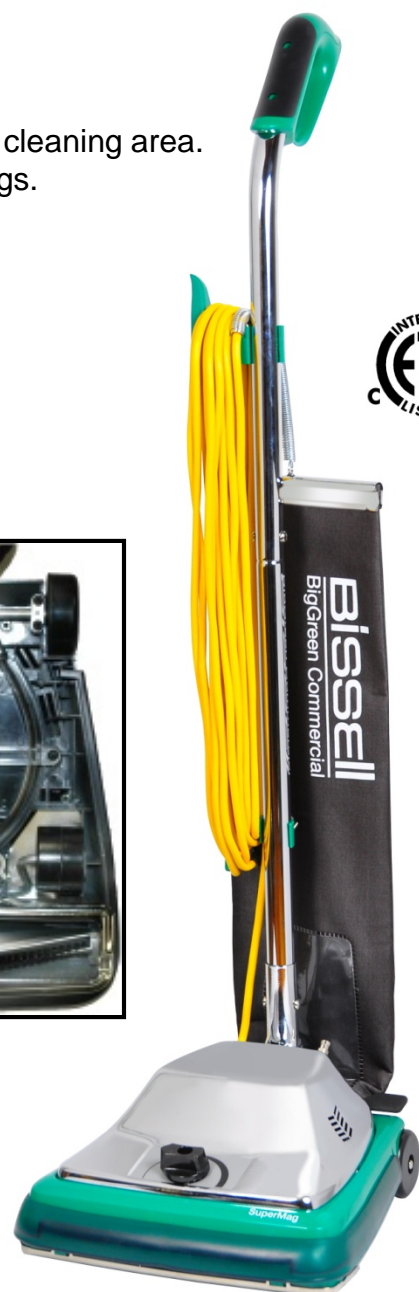

# Bissell®

# 12" ProShake Upright

- Powerful 870-watt motor.
- Heat overload protection system.
- Reinforced fan (Virtually Indestructible with life time warranty).
- Comfort Grip handle for easy use.
- Non-Stick cloth bag. (Shakeout)
- 50 foot long power cord with cord strain relief allows for 100 feet of cleaning area.
- Aluminum roller brush with four bristle strips and double ball bearings.
- 12" cleaning path.
- Large rear wheels make transportation easy.
- 6 position manual carpet height adjustment.
- Chrome metal hood with "V" shaped motor vents.
- Reinforced see-thru fan chamber for fast cleaning.
- Metal on / off foot switch.
- Metal foot release pedal made from hardened steel.
- Metal bottom plate.
- Magnet bar.
- 1 Year warranty.

### Specifications

<b>Model:</b>	<b>BG101</b>
<b>Motor:</b>	870 watt
<b>Motor Hood:</b>	Chrome
<b>Handle:</b>	Comfort Grip
<b>Vacuum Width:</b>	12 inches
<b>Weight:</b>	14.5 lbs.
<b>Power Cord:</b>	50 feet
<b>Bag:</b>	Non-Stick
<b>Roller Brush:</b>	Aluminum
<b>Brush Drive:</b>	Belt
<b>Carpet Height Adjustment:</b>	Yes
<b>Magnet Bar:</b>	Yes
<b>UPC:</b>	011120157871